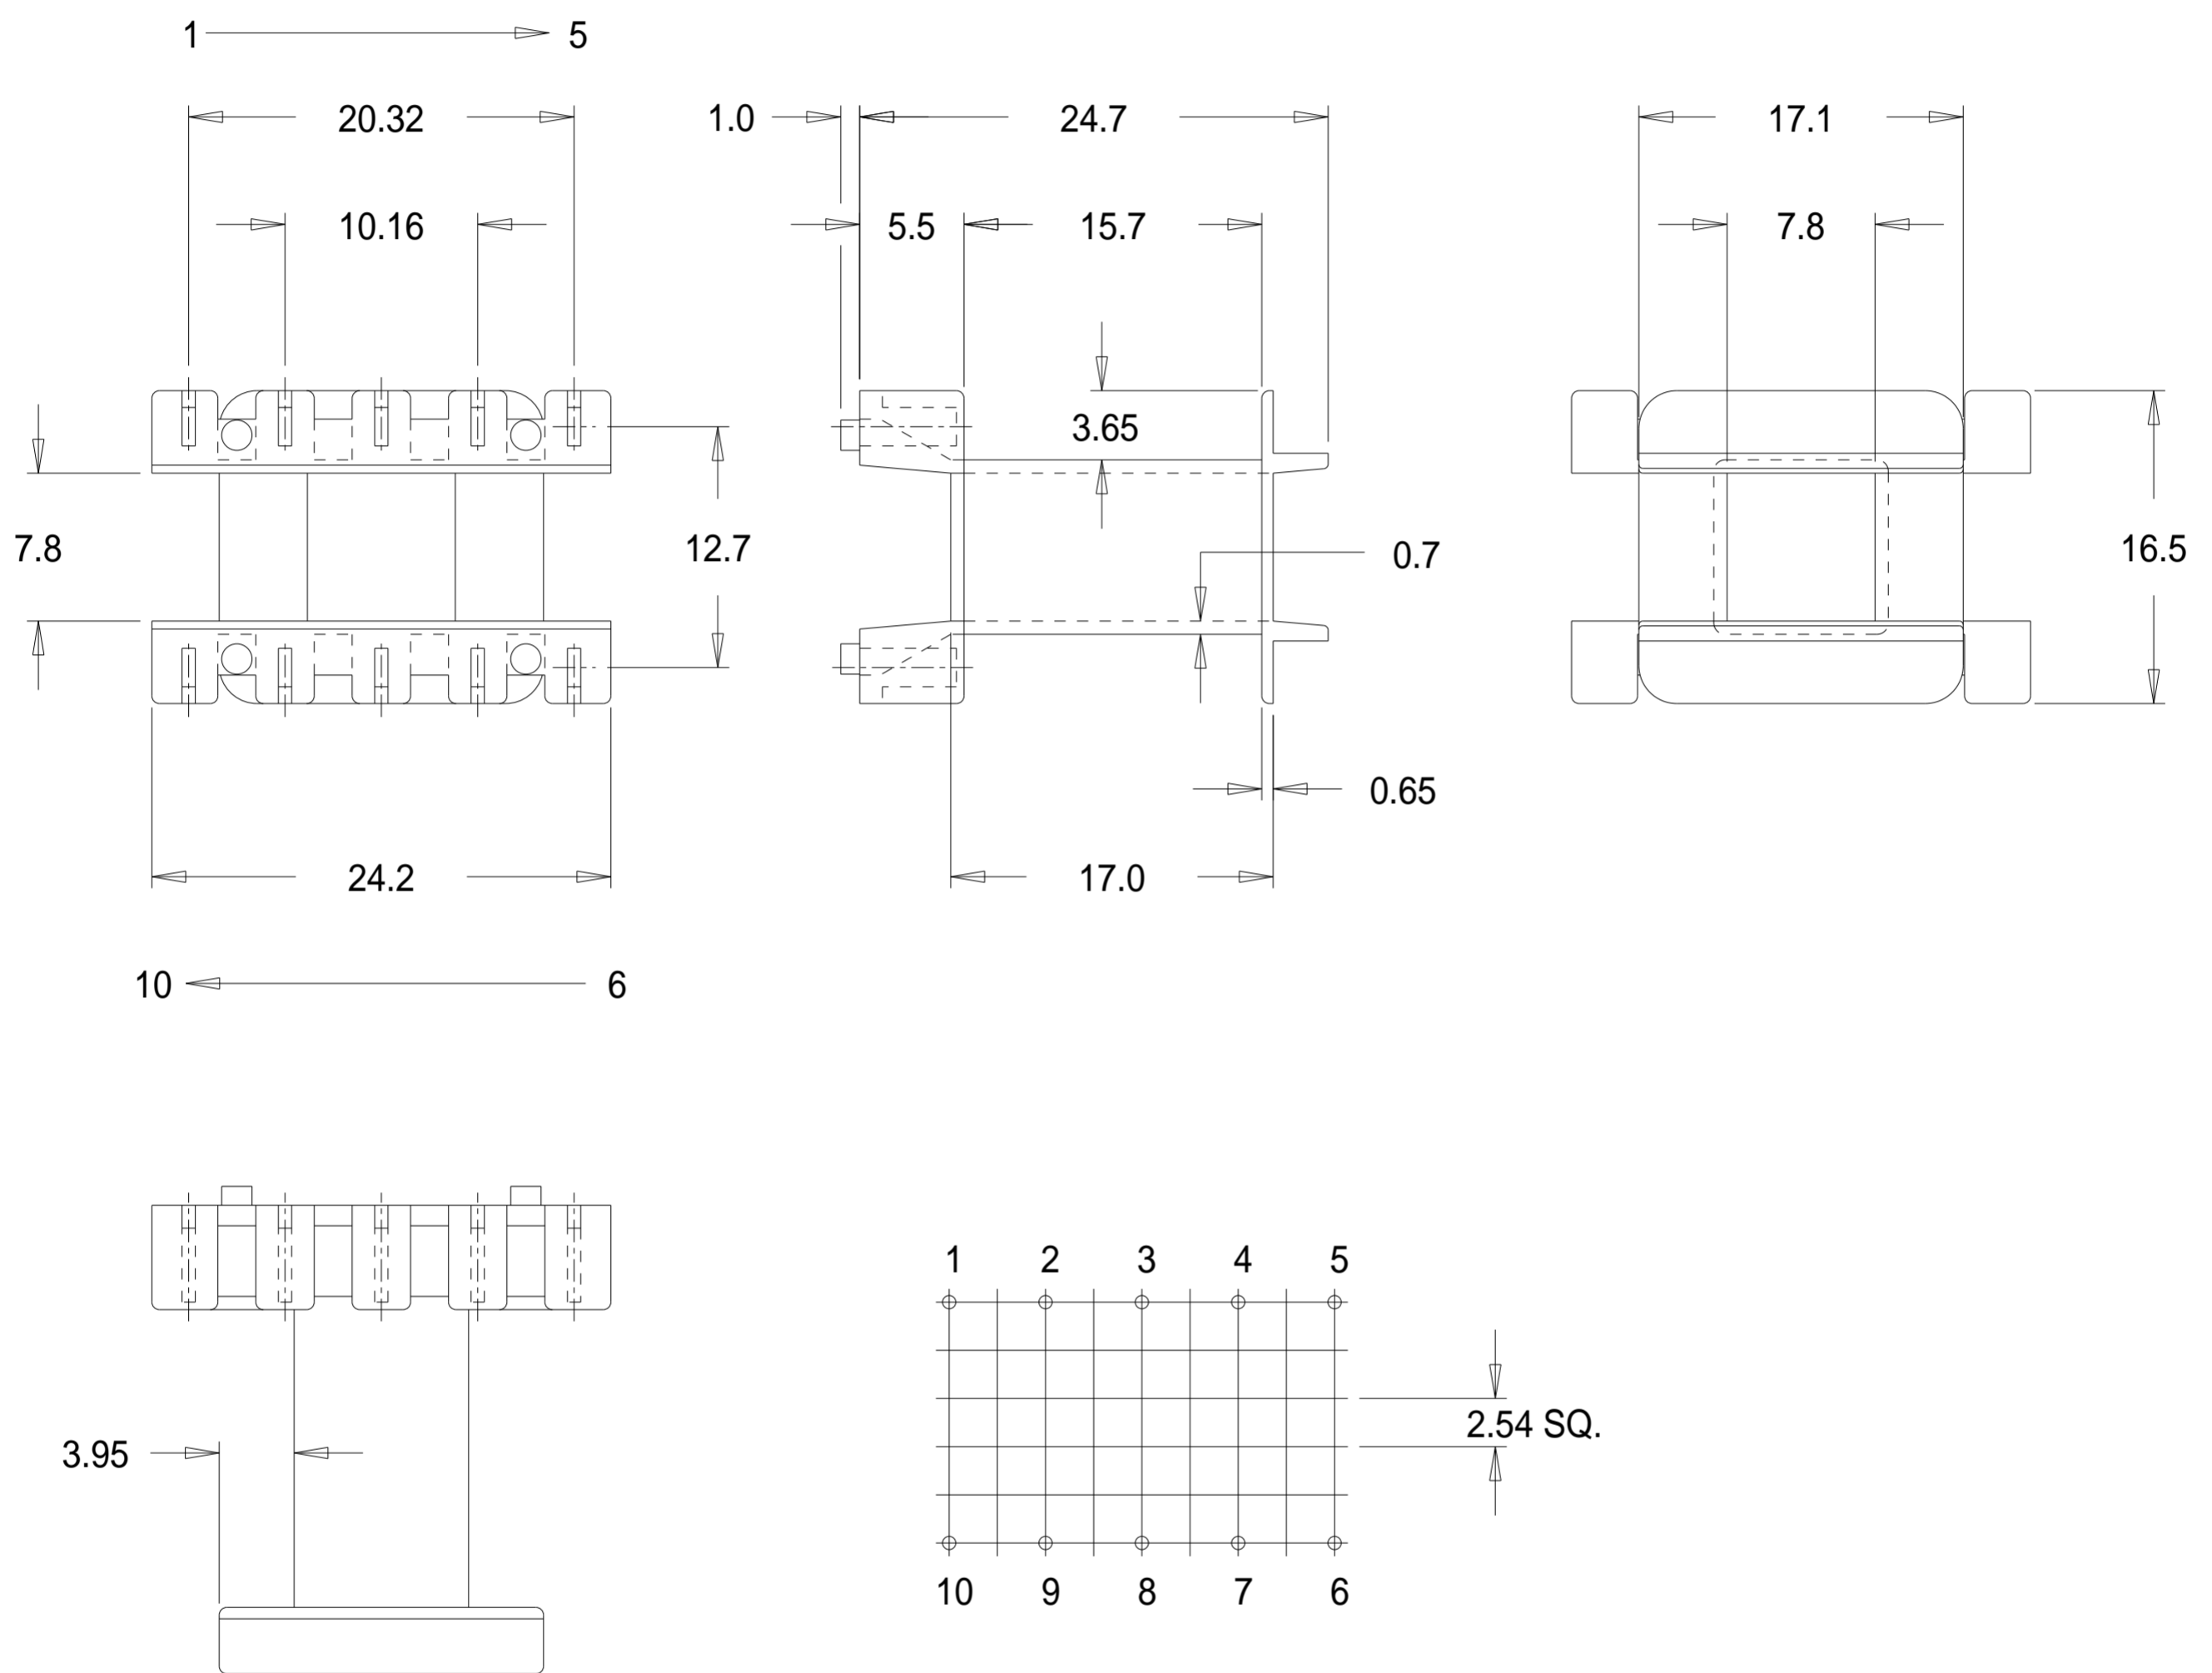

Part No. FE0100

EF 25/13/7 Vertical Single Section Bobbin

Dimensions in millimetres.